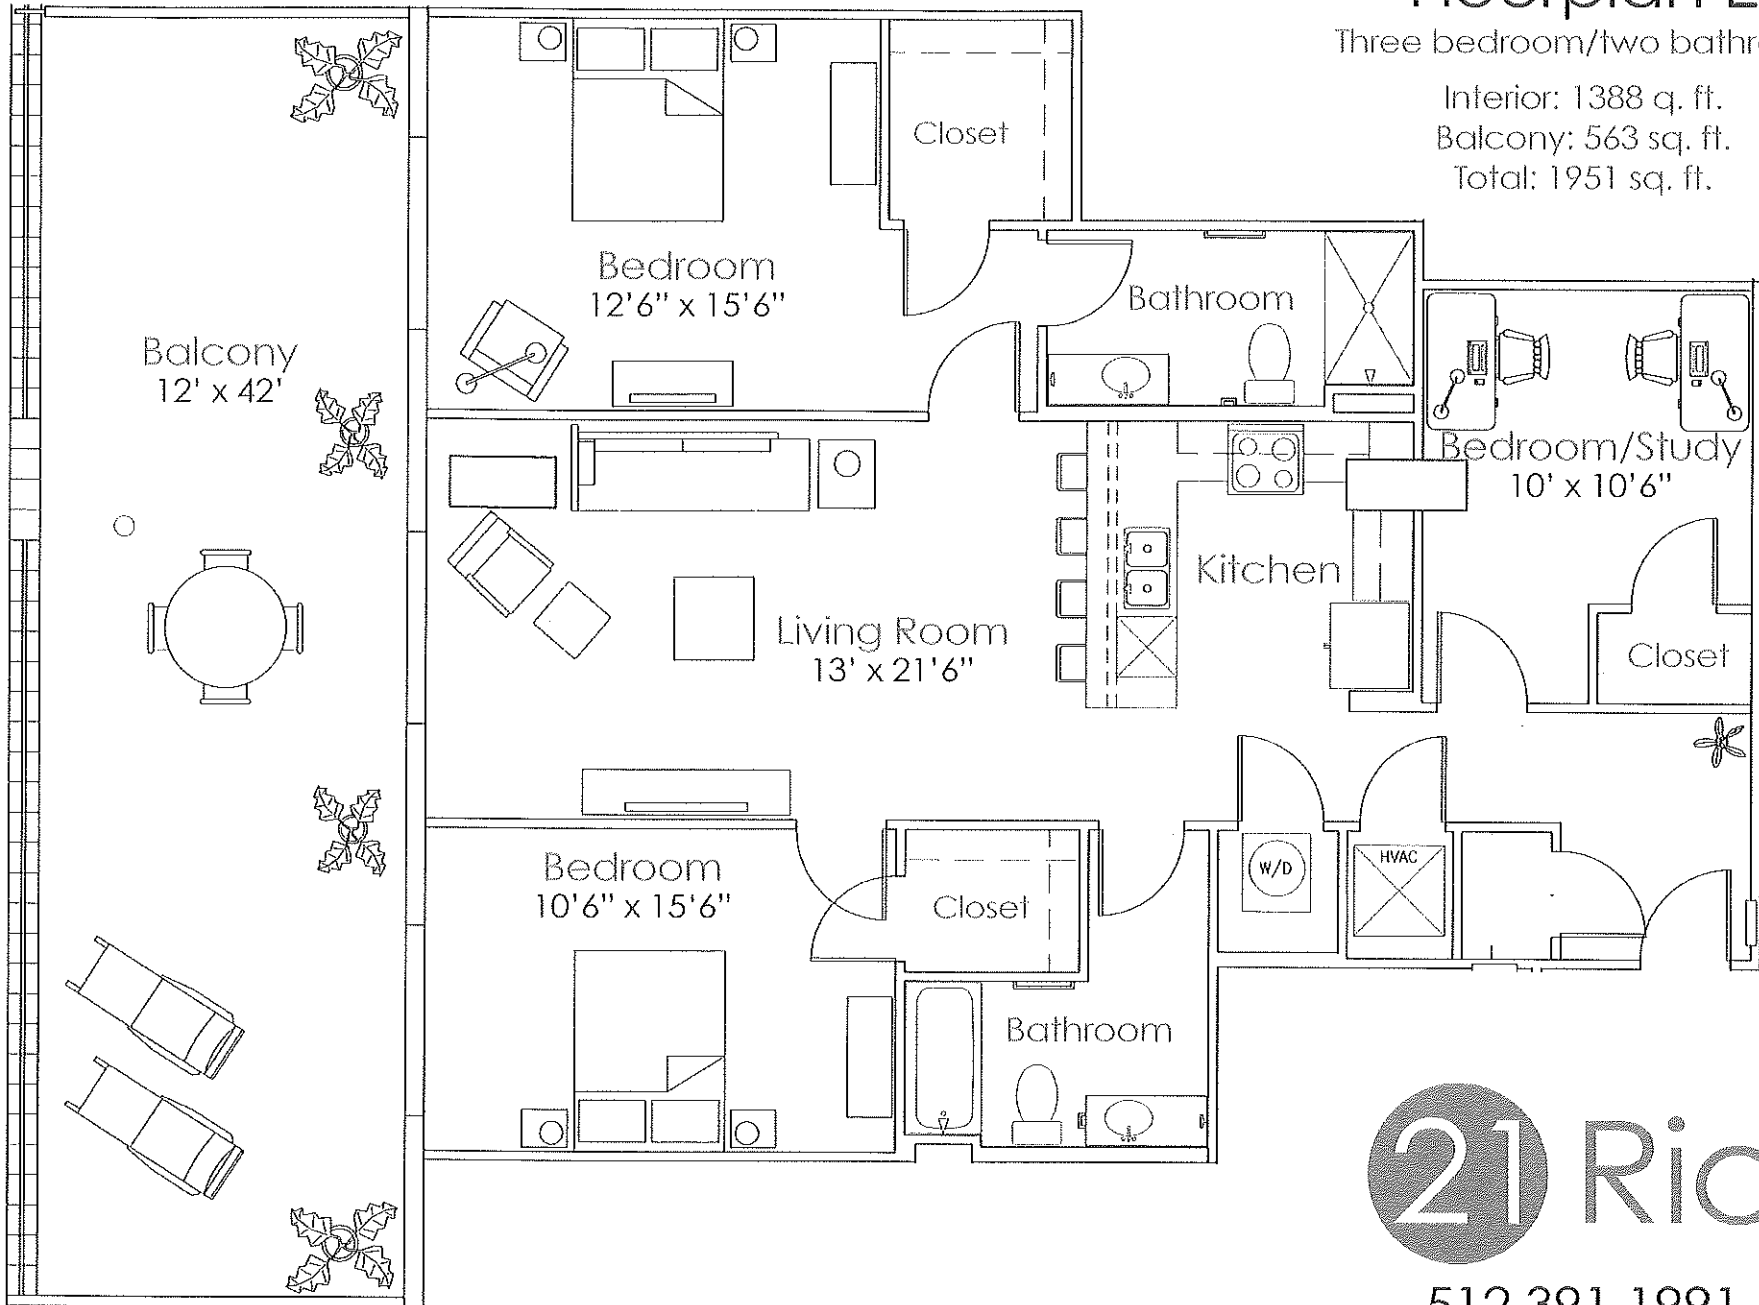

Floorplan E

Three bedroom/two bathroom

Interior: 1388 q. ft.

Balcony: 563 sq. ft.

Total: 1951 sq. ft.

21 Rio

512.391.1991

www.21rio.com