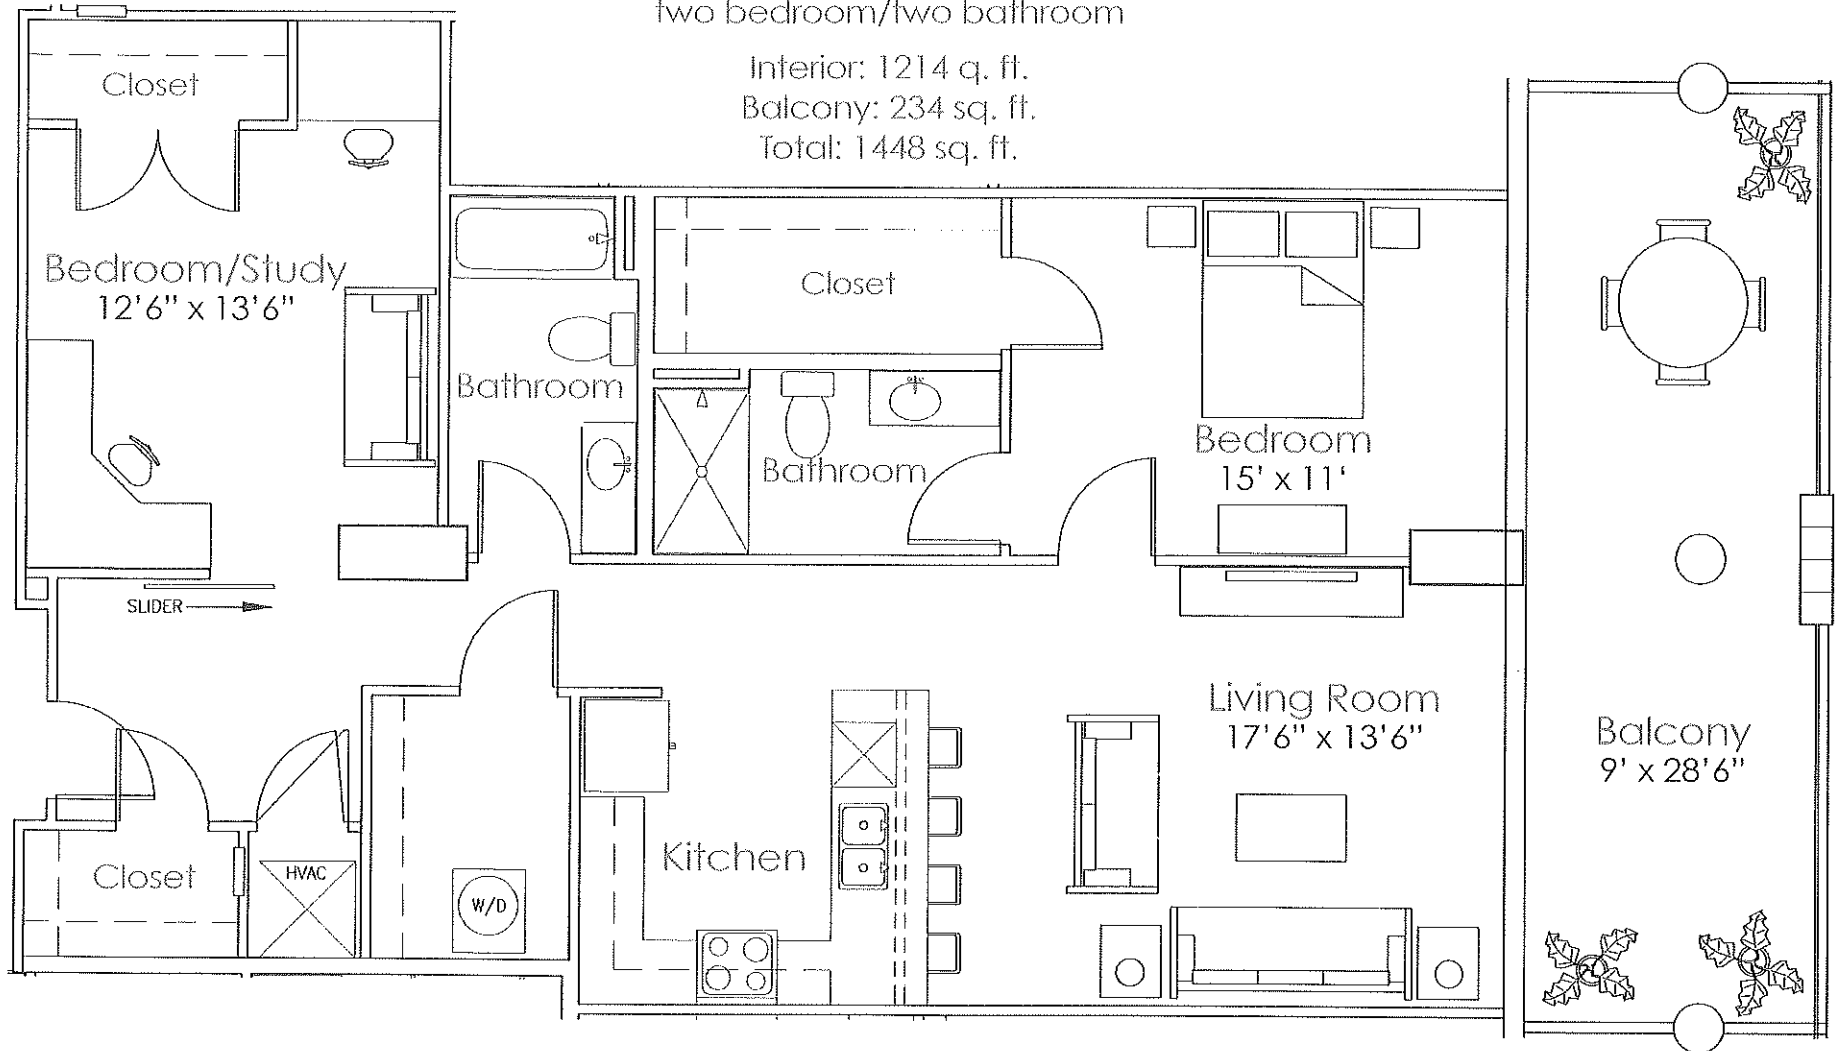

# Floorplan J

two bedroom/two bathroom

Interior: 1214 sq. ft.

Balcony: 234 sq. ft.

Total: 1448 sq. ft.

**21** Rio

512.391.1991

[www.21rio.com](http://www.21rio.com)