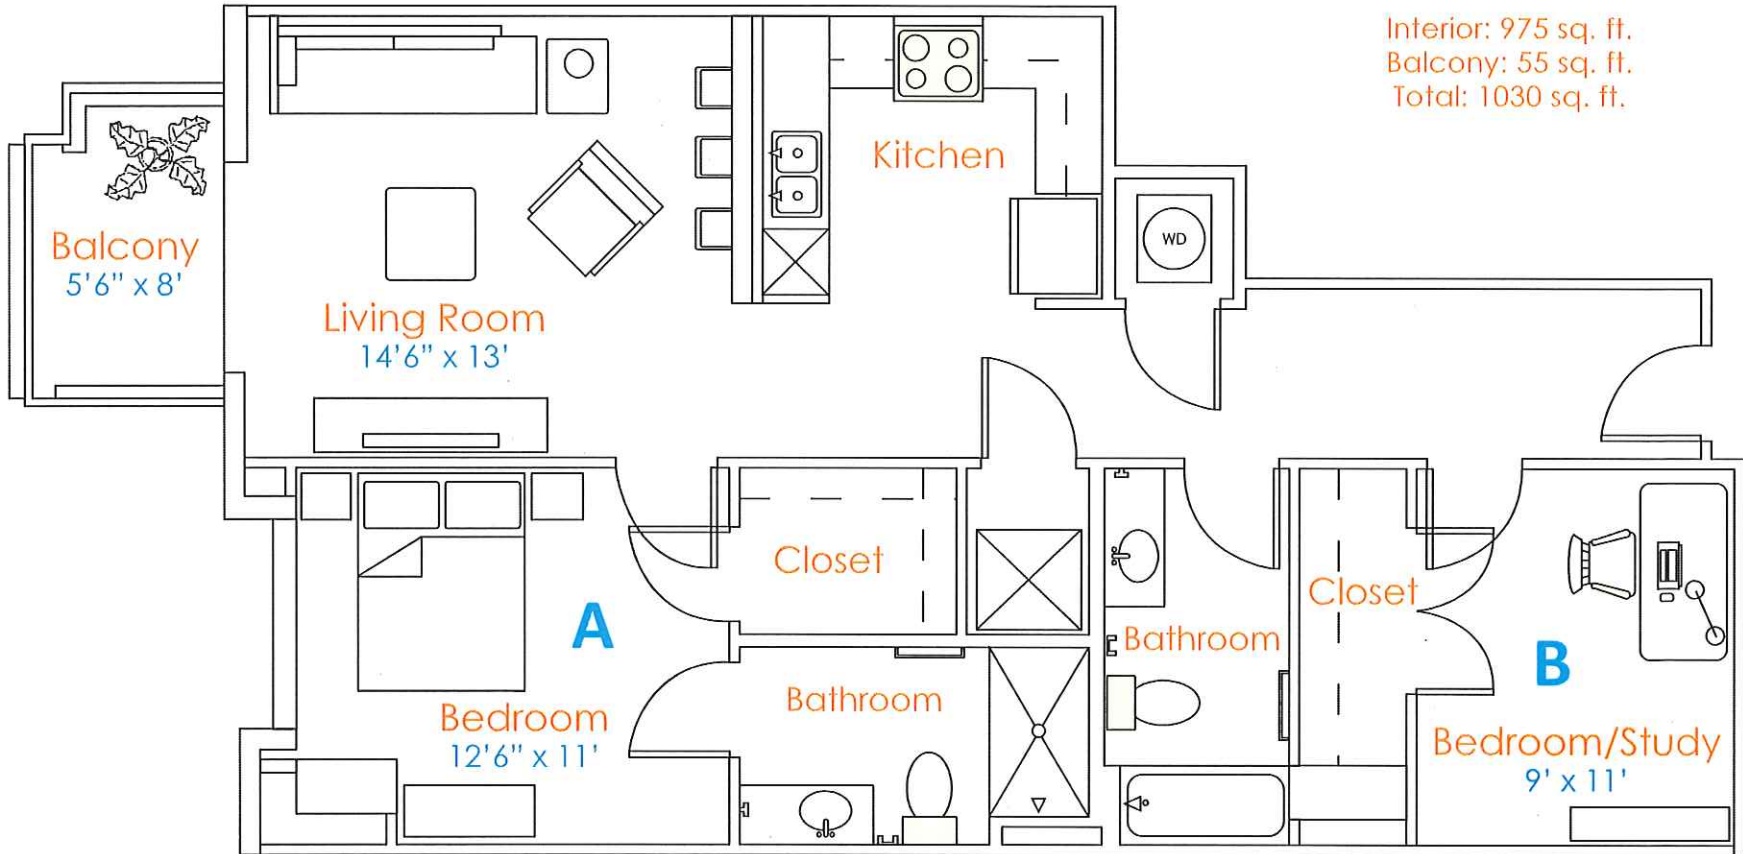

# Floorplan P

Two Bedroom/two bathroom

Interior: 975 sq. ft.

Balcony: 55 sq. ft.

Total: 1030 sq. ft.