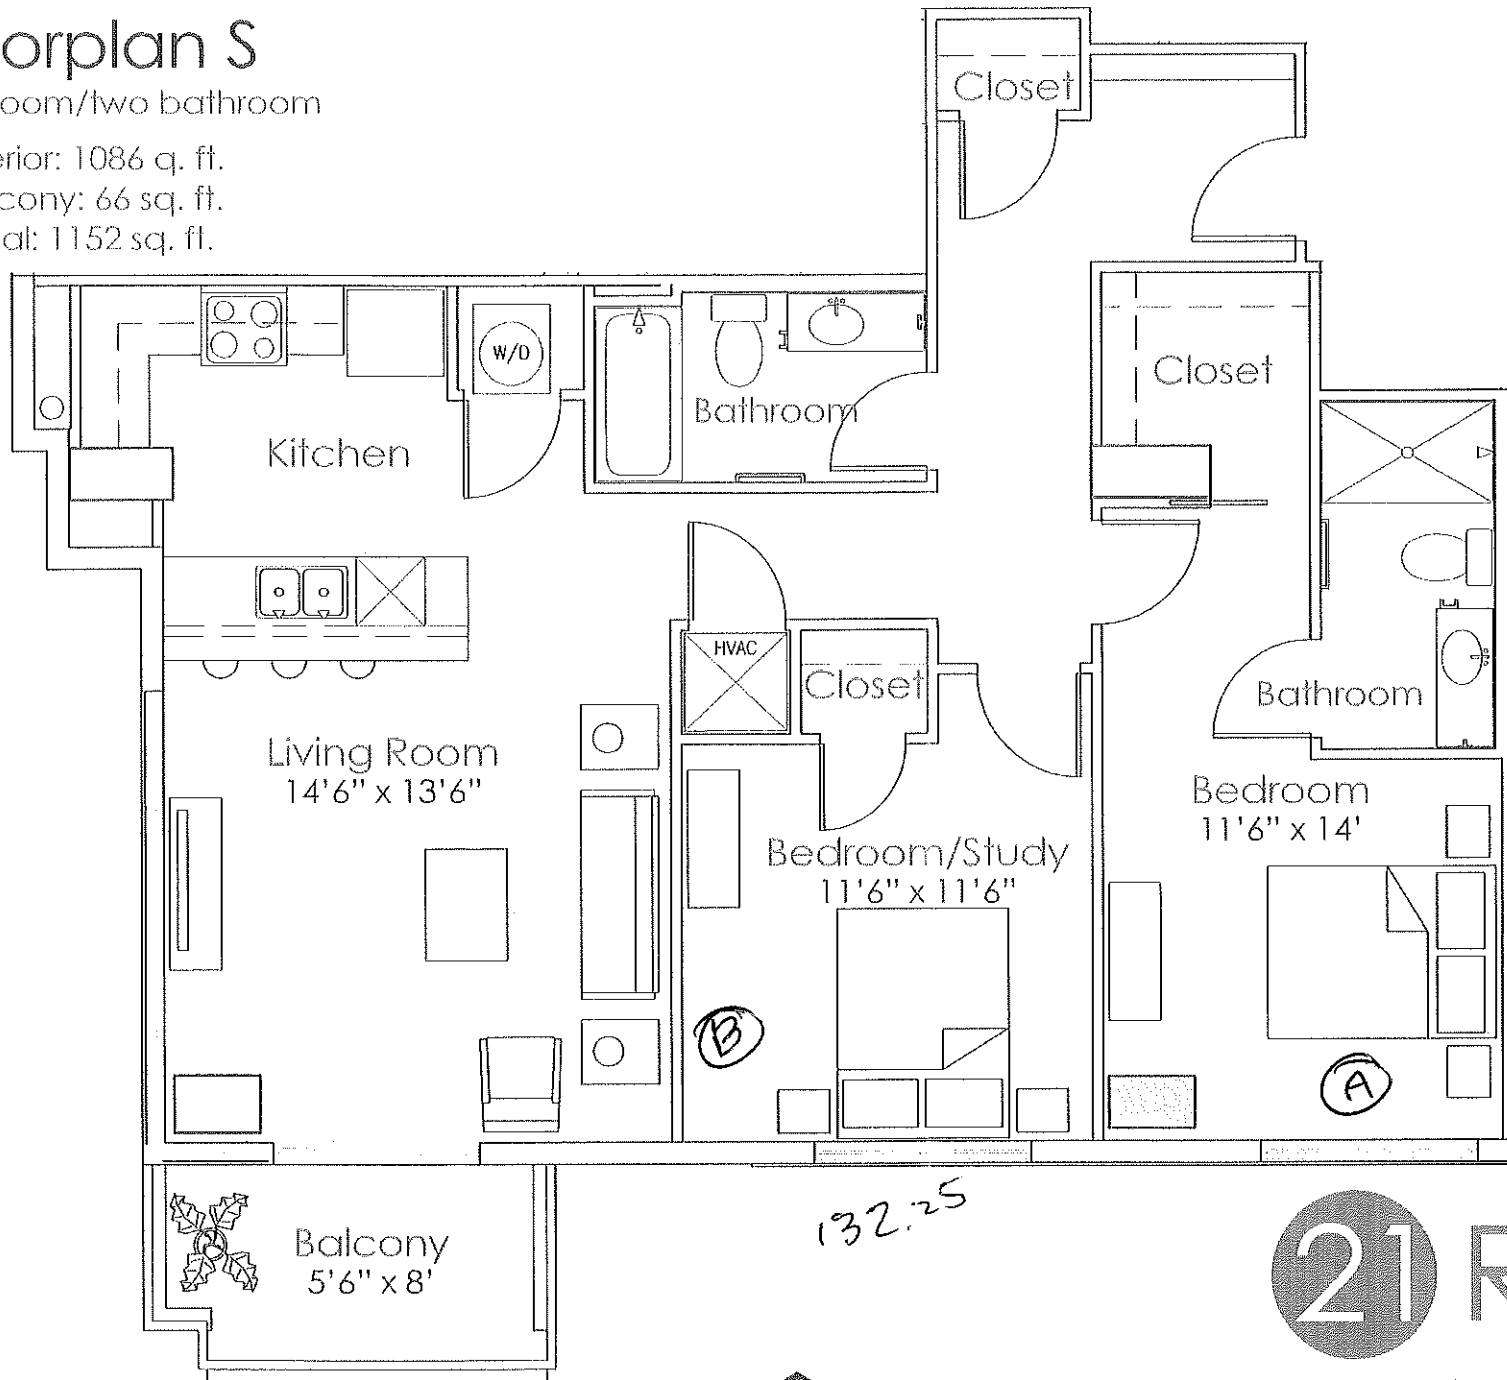

Floorplan S

Two bedroom/two bathroom

Interior: 1086 sq. ft.

Balcony: 66 sq. ft.

Total: 1152 sq. ft.

21 Rio

512.391.1991
www.21rio.com
facebook.com/21rio